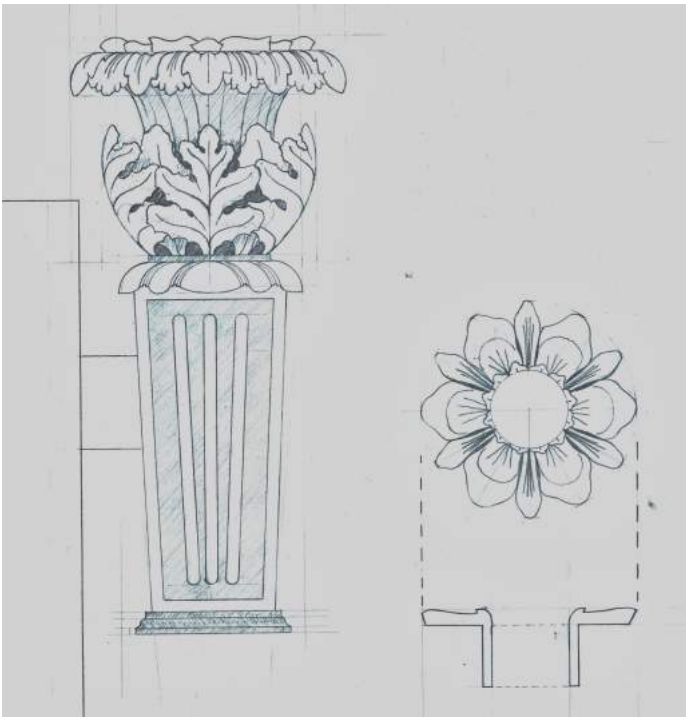

Proposed Legilium for St Matthew Westminster

Design

Side elevation shown below, followed by detail of candle holders and microphone grill. Pocket for a microphone would be set into the top of the reading desk.

Materials

Carved elements and bass in parcel gilt* walnut

Central column in oak

Reading desk a walnut frame and book matched oak panel

Fixing for candles (flower head in the LH image above) in bronze

Microphone grill in pierced boxwood with black cloth backing (RH image)