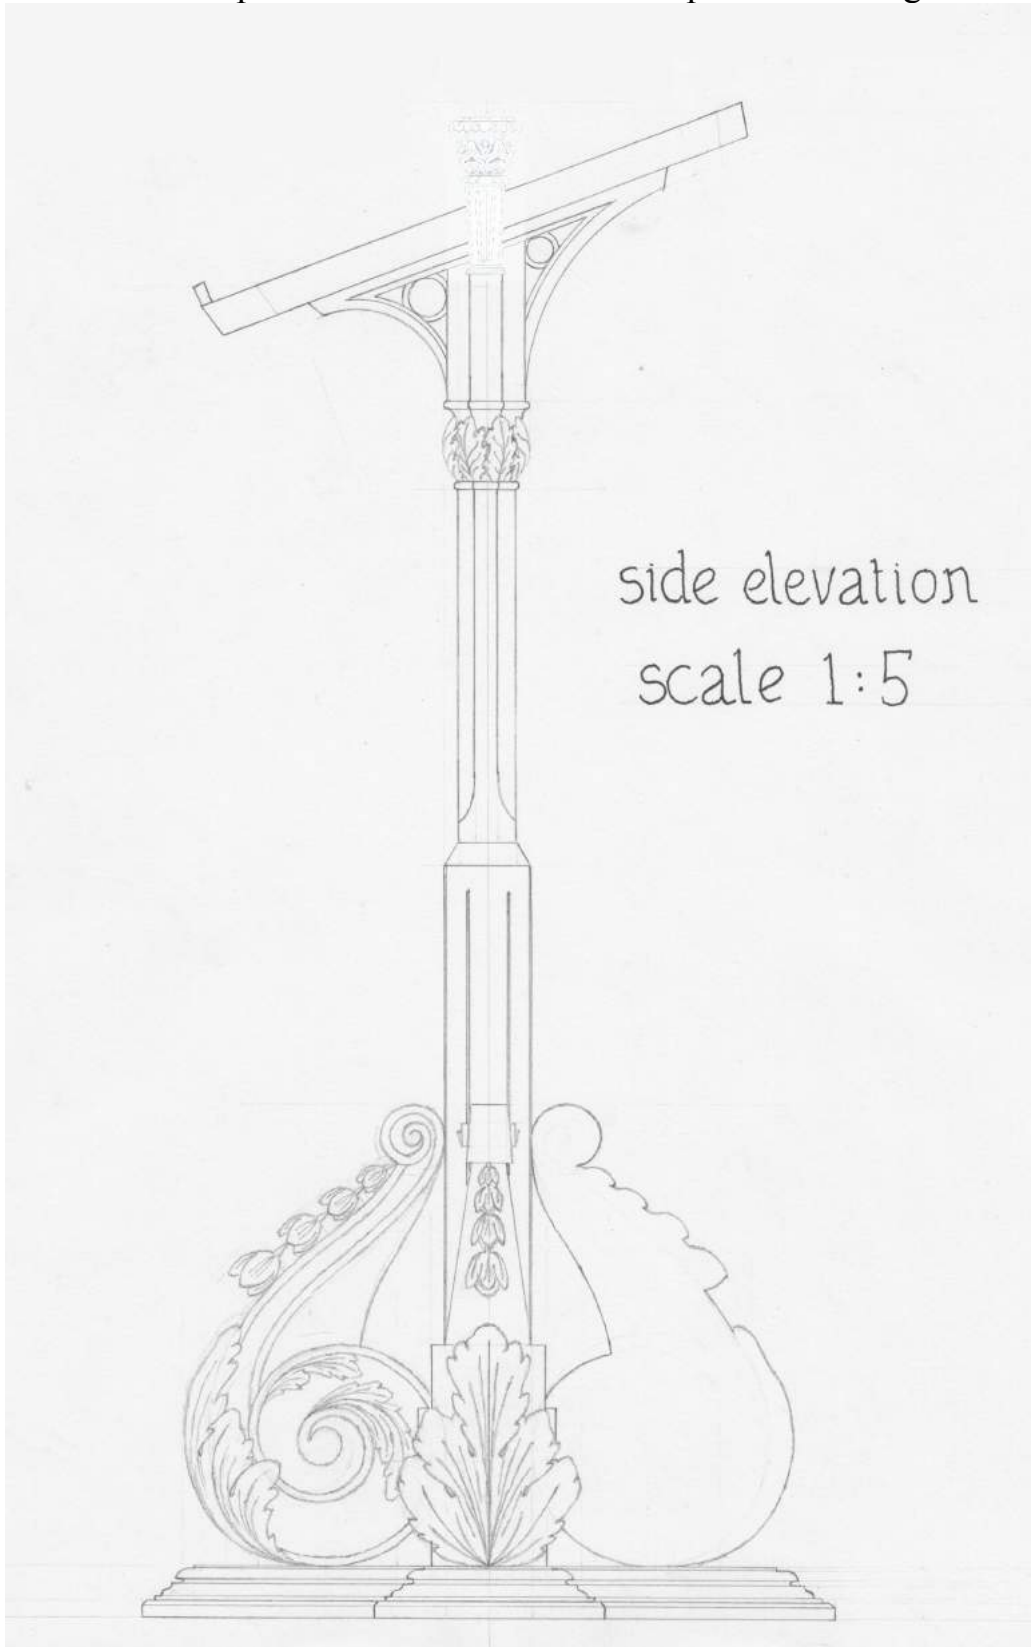

Proposed Legilium for St Matthew Westminster

Design

Side elevation shown below, followed by detail of candle holders and microphone grill. Pocket for a microphone would be set into the top of the reading desk.

Materials

Carved elements and bass in parcel gilt* walnut

Central column in oak

Reading desk a walnut frame and book matched oak panel

Fixing for candles (flower head in the LH image above) in bronze

Microphone grill in pierced boxwood with black cloth backing (RH image)